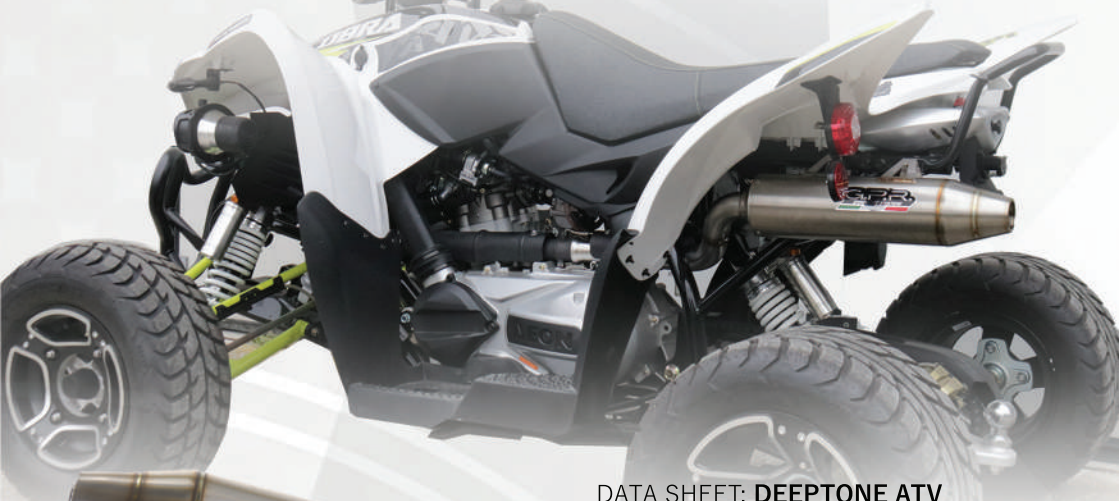

SIZE : 105-130 mm

HOMOLOGATED FOR EURO 3 - 4 - 5

COMPATIBLE SCOOTERS 125<400cc

EVO 4ROAD

DEEPTONE ATV

DATA SHEET: **DEEPTONE ATV**

MATERIAL : Stainless steel

WEIGHT : 3 kg